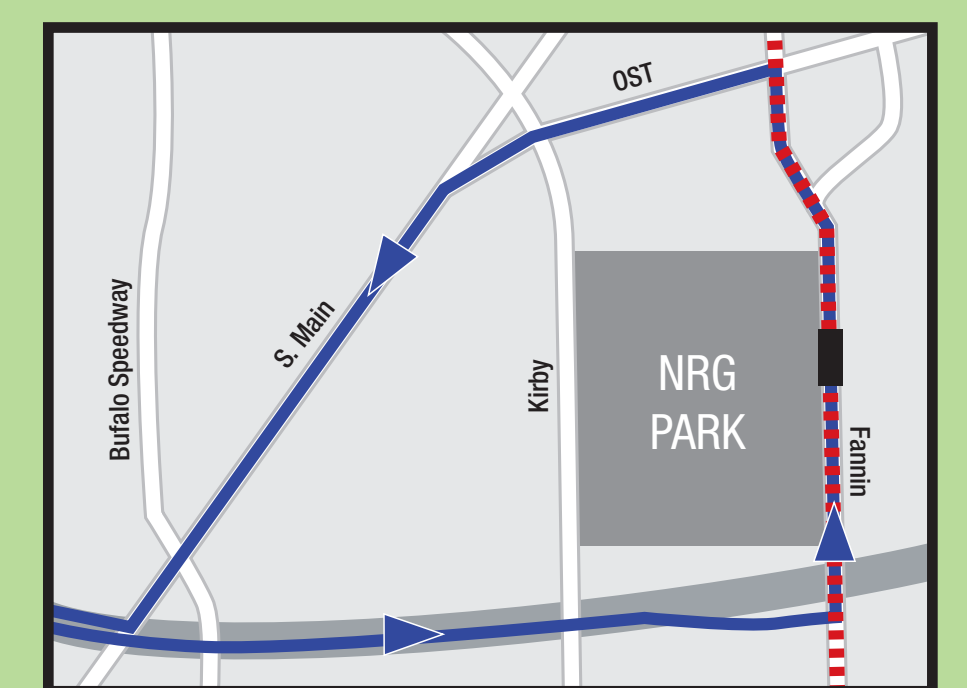

### MIDTOWN SHUTTLE

SATURDAY, JANUARY 28<sup>TH</sup> - SUNDAY, FEBRUARY 5<sup>TH</sup>  
EVERY 15 MINUTES

### GALLERIA SHUTTLES

DOWNTOWN AREA - PINK

NRG PARK - BLUE

UPTOWN / GALLERIA AREA -  
BLUE AND PINK