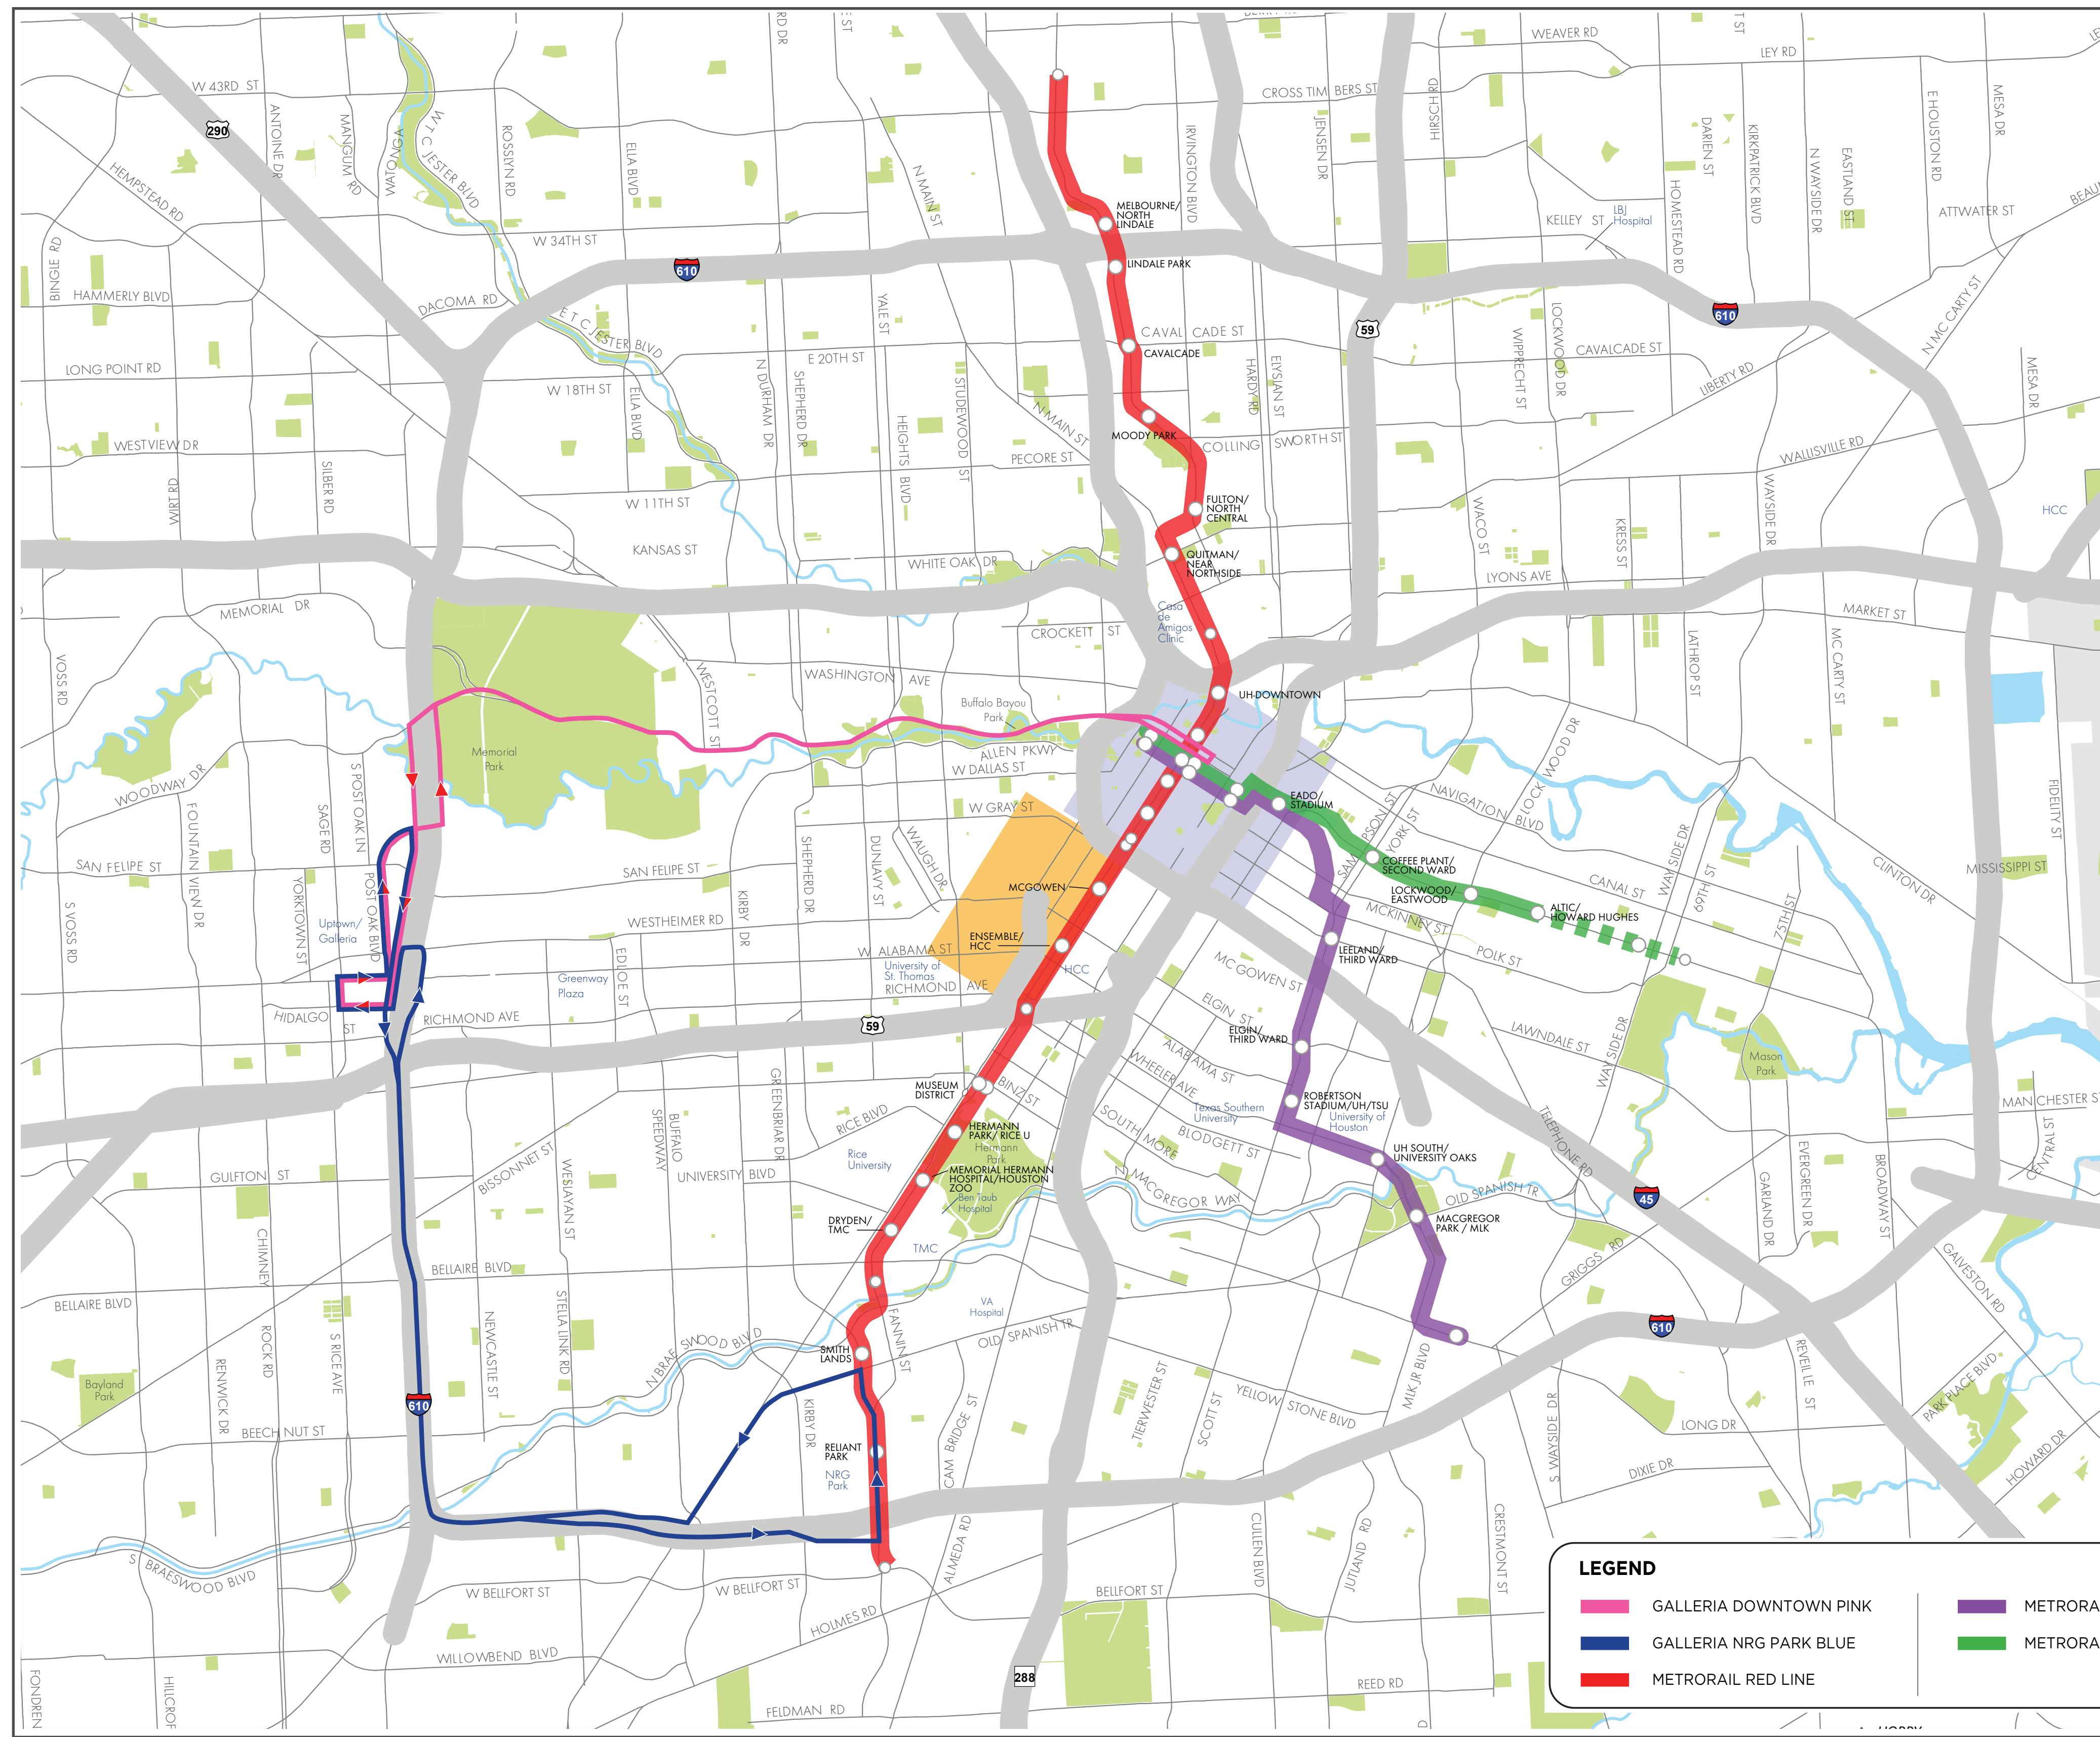

# METRO Super Bowl Connection

## GALLERIA SHUTTLES - OVERVIEW

**GALLERIA DOWNTOWN PINK**  
SERVICE BETWEEN TWO  
UPTOWN LOCATIONS  
(HILTON & GALLERIA MALL)  
AND DOWNTOWN

• FEBRUARY 1ST THRU  
FEB 5TH  
(EVERY 15 MINUTES)

**GALLERIA NRG PARK BLUE**  
(FEBRUARY 5TH ONLY) -  
SERVICE BETWEEN TWO  
UPTOWN LOCATIONS  
(HILTON & GALLERIA MALL)  
AND NRG PARK

### GREENLINK SHUTTLES

DOWNTOWN SERVICE | SATURDAY, JANUARY 28<sup>TH</sup> - SUNDAY, FEBRUARY 5<sup>TH</sup>  
Greenlink Shuttles are operated thanks to a partnership between METRO and Downtown District.

### MIDTOWN SHUTTLE

SATURDAY, JANUARY 28<sup>TH</sup> - SUNDAY, FEBRUARY 5<sup>TH</sup>  
EVERY 15 MINUTES