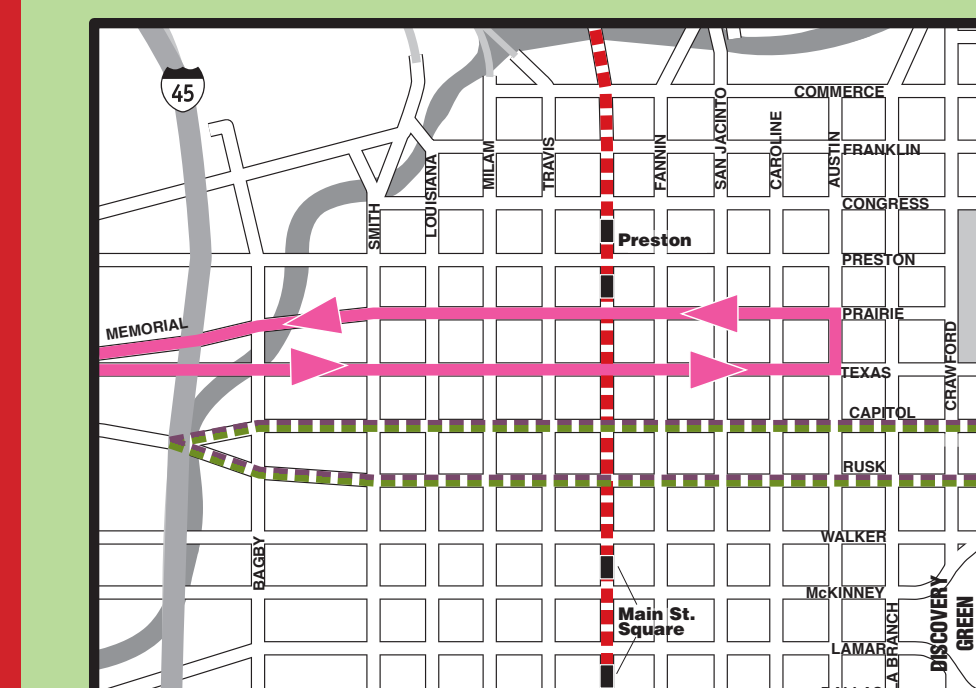

## GALLERIA SHUTTLES - OVERVIEW

**GALLERIA DOWNTOWN PINK**  
SERVICE BETWEEN TWO  
UPTOWN LOCATIONS  
(HILTON & GALLERIA MALL)  
AND DOWNTOWN

• FEBRUARY 1ST THRU  
FEB 5TH  
(EVERY 15 MINUTES)

**GALLERIA NRG PARK BLUE**  
(FEBRUARY 5TH ONLY) -  
SERVICE BETWEEN TWO  
UPTOWN LOCATIONS  
(HILTON & GALLERIA MALL)  
AND NRG PARK

### GREENLINK SHUTTLES

DOWNTOWN SERVICE | SATURDAY, JANUARY 28<sup>TH</sup> - SUNDAY, FEBRUARY 5<sup>TH</sup>  
Greenlink Shuttles are operated thanks to a partnership between METRO and Downtown District.

### MIDTOWN SHUTTLE

SATURDAY, JANUARY 28<sup>TH</sup> - SUNDAY, FEBRUARY 5<sup>TH</sup>  
EVERY 15 MINUTES

### GALLERIA SHUTTLES

DOWNTOWN AREA - PINK

NRG PARK - BLUE

UPTOWN / GALLERIA AREA -  
BLUE AND PINK