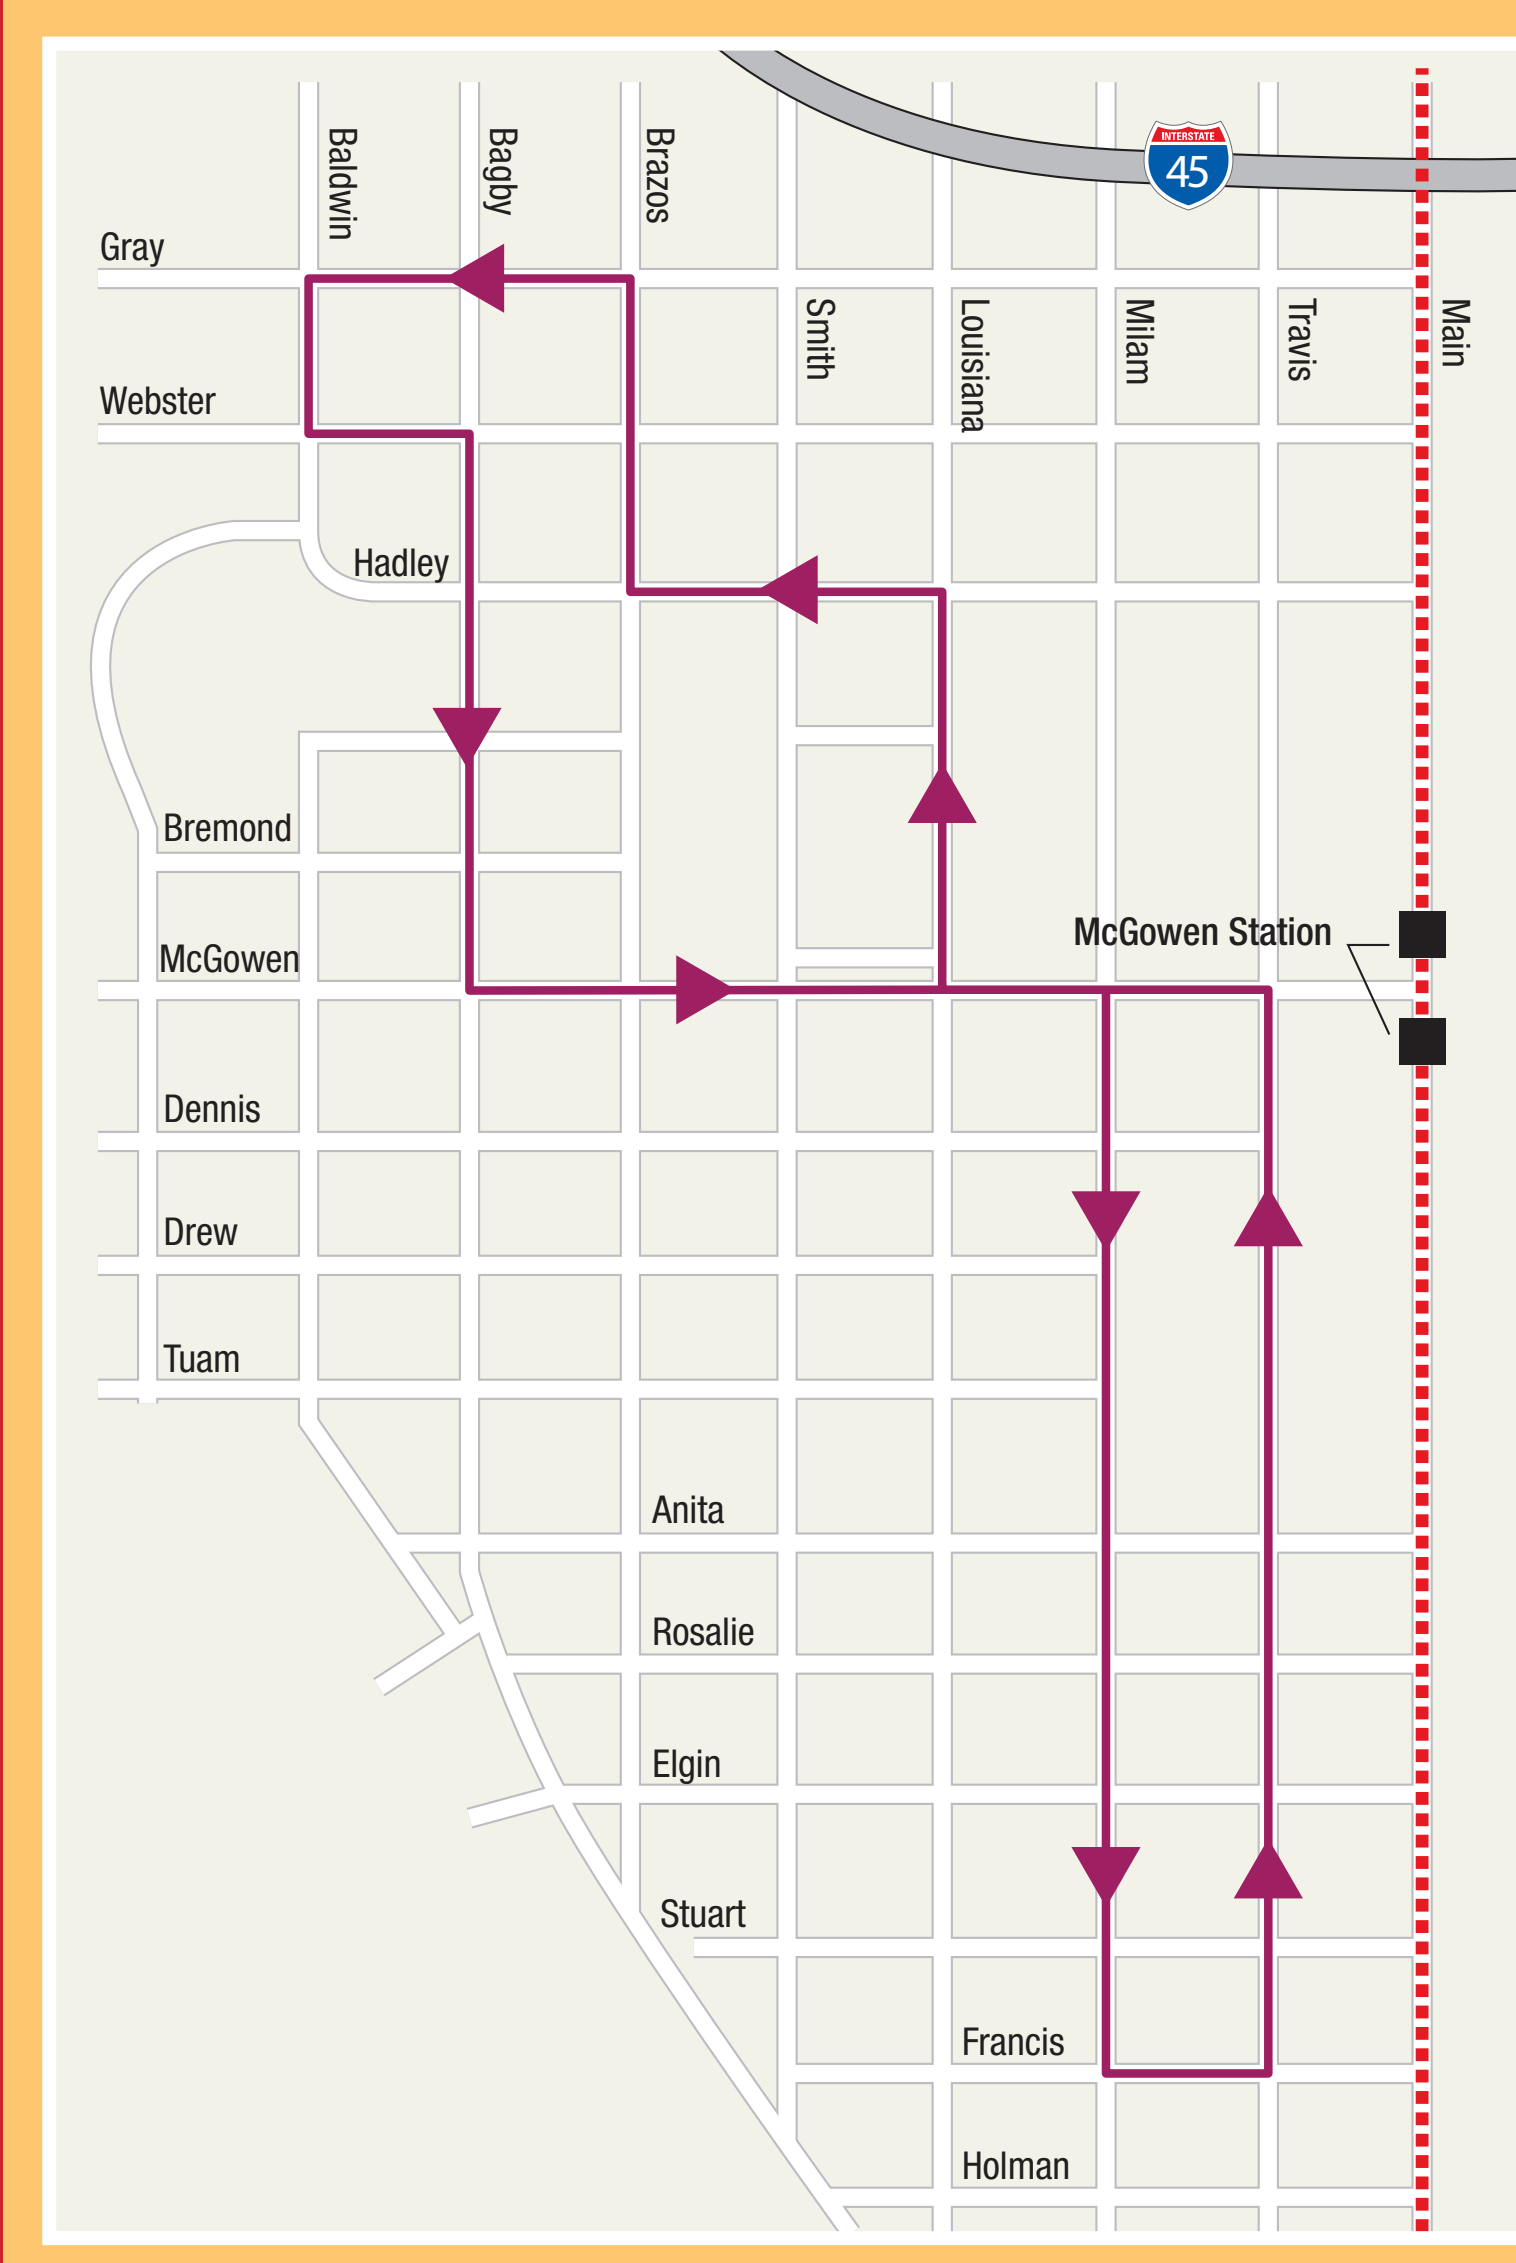

## GALLERIA SHUTTLES - OVERVIEW

**GALLERIA DOWNTOWN PINK**  
SERVICE BETWEEN TWO  
UPTOWN LOCATIONS  
(HILTON & GALLERIA MALL)  
AND DOWNTOWN

• FEBRUARY 1ST THRU  
FEB 5TH  
(EVERY 15 MINUTES)

**GALLERIA NRG PARK BLUE**  
(FEBRUARY 5TH ONLY) -  
SERVICE BETWEEN TWO  
UPTOWN LOCATIONS  
(HILTON & GALLERIA MALL)  
AND NRG PARK

• SUNDAY, FEBRUARY 5TH  
11AM - MIDNIGHT  
(EVERY 15 MINUTES)

### GREENLINK SHUTTLES

DOWNTOWN SERVICE | SATURDAY, JANUARY 28<sup>TH</sup> - SUNDAY, FEBRUARY 5<sup>TH</sup>  
Greenlink Shuttles are operated thanks to a partnership between METRO and Downtown District.

### MIDTOWN SHUTTLE

SATURDAY, JANUARY 28<sup>TH</sup> - SUNDAY, FEBRUARY 5<sup>TH</sup>  
EVERY 15 MINUTES